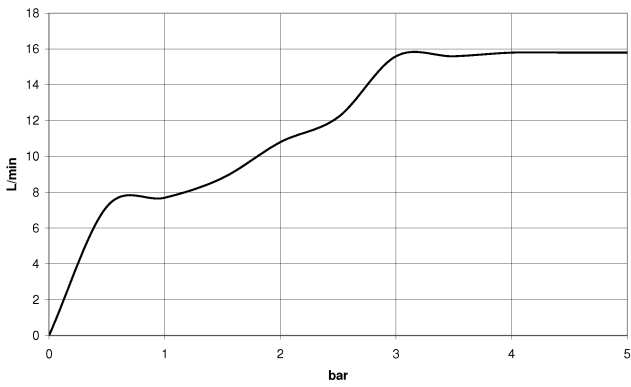

Hand shower - Chrome

IMO

28 019 979

28 019 979

mm [inches]

Flow rate chart

Certificates

LGA_29985.