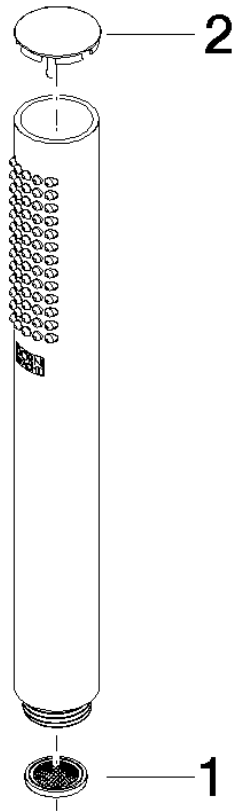

28 019 979

- COMPACT RAIN, max. flow rate 15 l/min (at 3 bar)
- with anti-scale system
- 1/2" connection
- WRAS 2112017

Intrinsic protection against back flow.

Fits: IMO, LULU, MADISON, MEM, TARA, CL.1, LISSÉ, VAIA, META, CYO

	Chrome	28 019 979-00
	Chrome	28 019 979-00 0010
	Brushed Platinum	28 019 979-06
	Brushed Platinum	28 019 979-06 0010
	Platinum	28 019 979-08
	Platinum	28 019 979-08 0010
	Dark Chrome	28 019 979-19
	Dark Chrome	28 019 979-19 0010
	Light Gold	28 019 979-26 0010
	Light Gold	28 019 979-26
	Brushed Light Gold	28 019 979-27 0010
	Brushed Light Gold	28 019 979-27
	Brushed Durabrass (23kt Gold)	28 019 979-28
	Brushed Durabrass (23kt Gold)	28 019 979-28 0010
	Matte Black	28 019 979-33
	Matte Black	28 019 979-33 0010
	Brushed Bronze	28 019 979-42
	Brushed Bronze	28 019 979-42 0010
	Brushed Champagne (22kt Gold)	28 019 979-46
	Brushed Champagne (22kt Gold)	28 019 979-46 0010
	Champagne (22kt Gold)	28 019 979-47
	Champagne (22kt Gold)	28 019 979-47 0010
	Brushed Chrome	28 019 979-93
	Brushed Chrome	28 019 979-93 0010
	Brushed Dark Platinum	28 019 979-99
	Brushed Dark Platinum	28 019 979-99 0010

Hand shower - Chrome

IMO

28 019 979

28 019 979

mm [inches]

Flow rate chart

Certificates

LGA_29985.

DVGW_DW-
6517DN0129.

WRAS_2112017.

28 019 979

Parts for other finishes can be found here: [Chrome](#)

Spare parts list

No.	Item Number	Name	Quantity used	Delivery time
1	09 23 01 039 90	sieve	1	2
2	09 21 02 153-00	cap	1	10