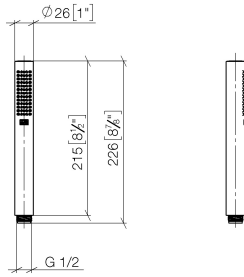

28 019 979

- COMPACT RAIN, max. flow rate 15 l/min (at 3 bar)
- with anti-scale system
- 1/2" connection
- WRAS 2112017

Intrinsic protection against back flow.

Fits: IMO, LULU, MADISON, MEM, TARA, CL.1, LISSÉ, VAIA, META, CYO

Hand shower - Chrome

IMO

28 019 979

28 019 979

mm [inches]

Flow rate chart

Certificates

LGA_29985.